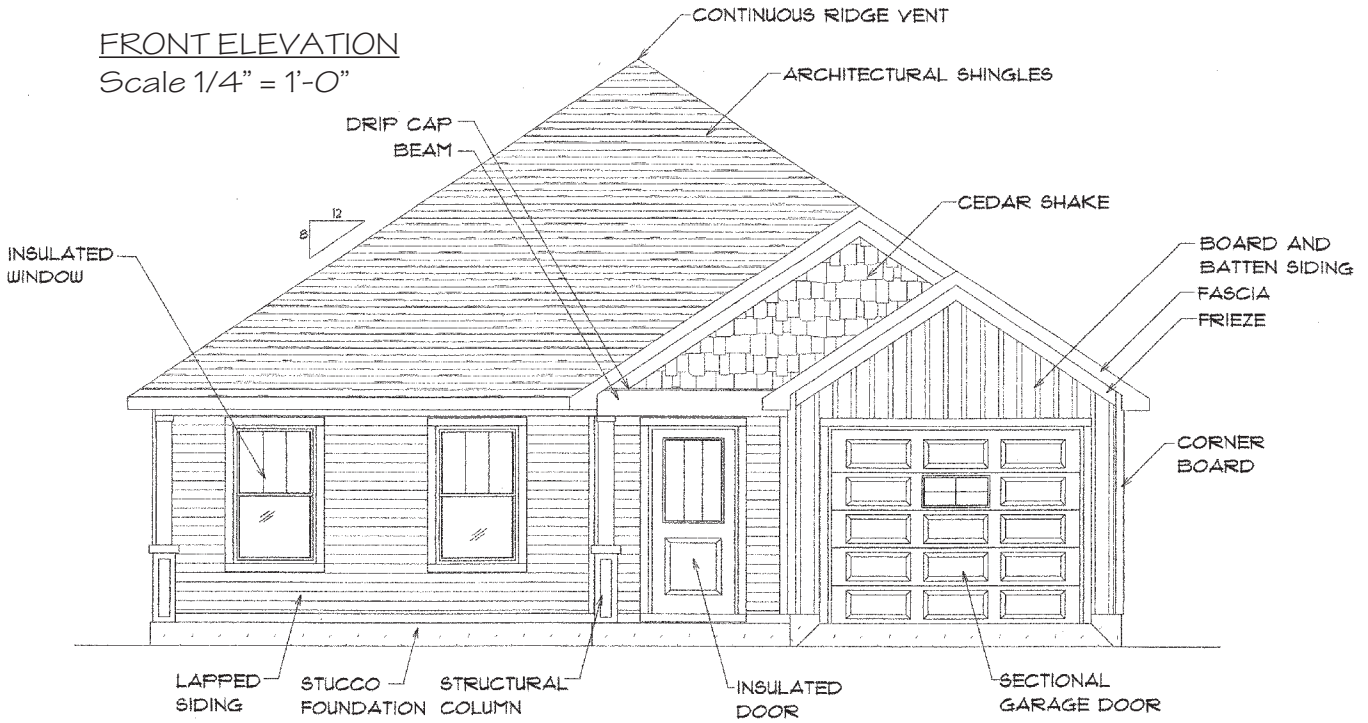

THE ATHERON ~ \$169,900

FRONT ELEVATION

Scale 1/4" = 1'-0"

SQUARE FOOTAGE*

| | |
|--------------|---------------|
| CONDITIONED | 1265.0 |
| GARAGE | 263.3 |
| FRONT PORCH | 158.8 |
| BACK PORCH | 150.0 |
| TOTAL | 1837.1 |

*approximate

FLOORPLAN

Scale 1/4" = 1'-0"